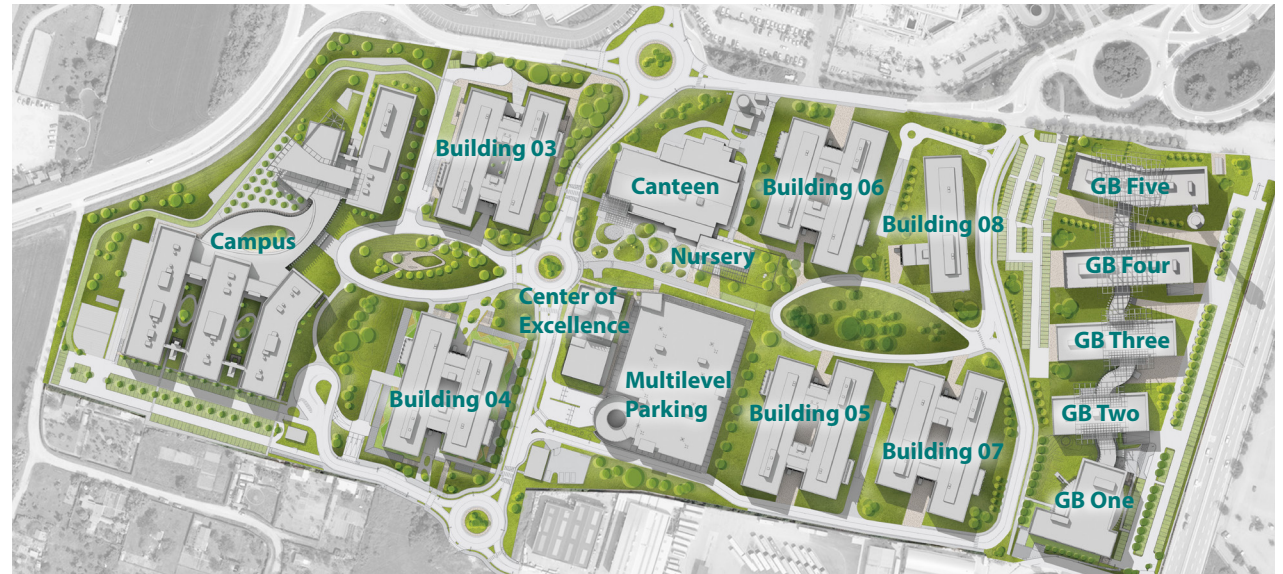

Energy Park

Masterplan

New technology park_ Office / Laboratory

Vimercate (MB)

Client: **SEGRO Italy**

Land Size: 160.000 sqm

Total SLP Size: 125.528 sqm

2009 - ongoing