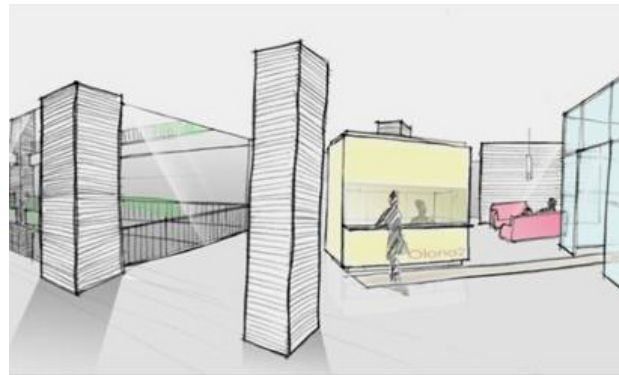

# AEDES via Olona

Proposal for common areas refurbishment and fit out

Milan

Client: **BTM Real Estate - Fondo Petrarca**

Size: 300 sqm

Completed in 2009