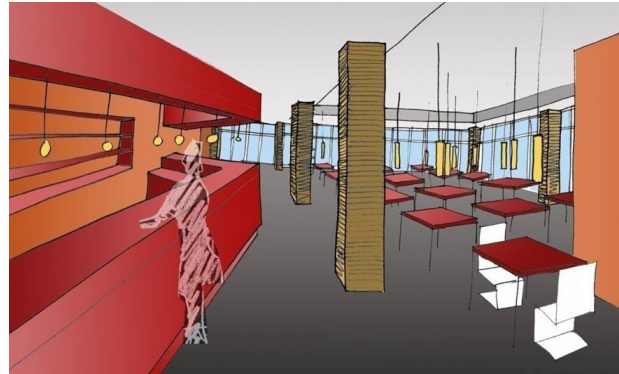

# AEDES via Olona

Proposal for common areas refurbishment and fit out

Milan

Client: **BTM Real Estate - Fondo Petrarca**

Size: 300 sqm

Completed in 2009