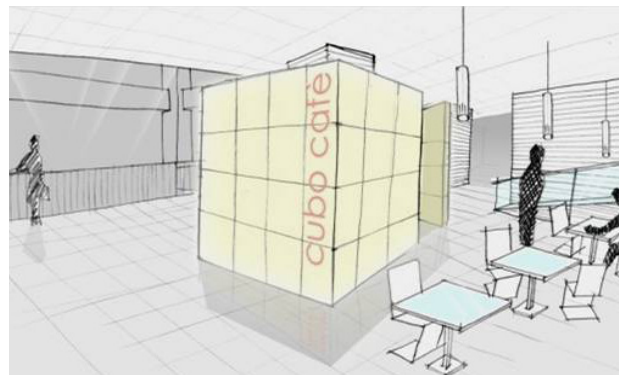

# AEDES via Olona

Proposal for common areas refurbishment and fit out

Milan

Client: **BTM Real Estate - Fondo Petrarca**

Size: 300 sqm

Completed in 2009