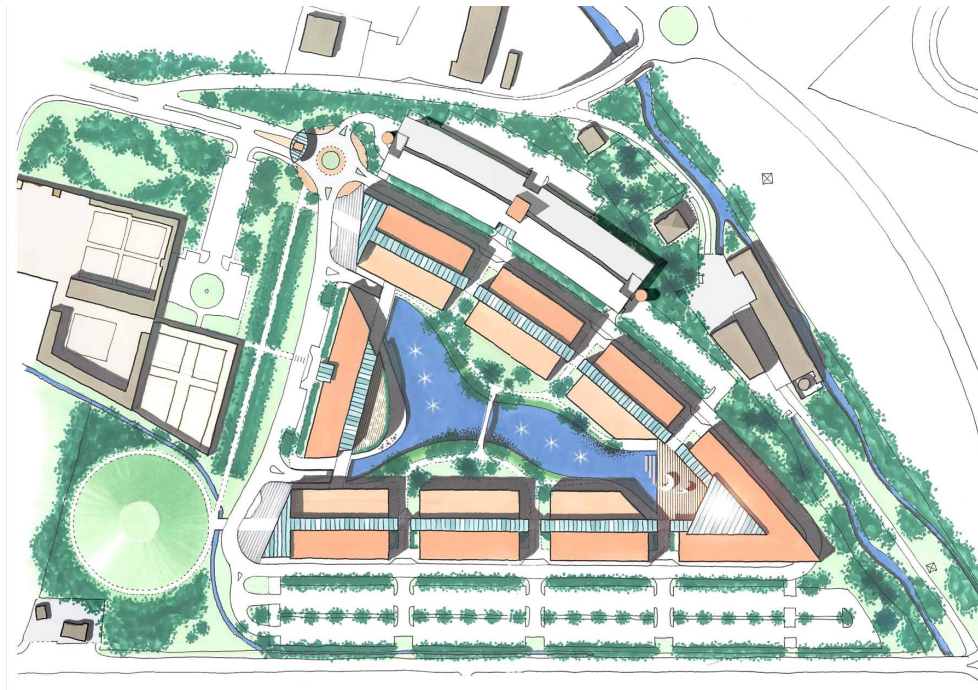

Corporate Park Milano Sud

Industrial & technology park

Lacchiarella (MI)

Client: **INDUXIA**

(JV: **Pirelli & C R.E. + Soros + Banca Antonveneta**)

Size: 65.000 sqm

Technology / Industrial / Laboratory / Park / Facility Centre

Concept design completed in 2003

Scheme design on hold

Project undertaken as  AUKETT + GARRETTI S.r.l.

garretti
associati
architects
planners
engineers

Corporate Park Milano Sud

Business Park

Binasco (MI)

Client: **INDUXIA**

(JV: **Pirelli & C R.E. + Soros + Banca Antonveneta**)

Size: 56.000 sqm office development

Concept design completed in 2003

Scheme design on hold

Project undertaken as AUKETT - GARRETTI S.r.l.

garretti
associati
architects
planners
engineers